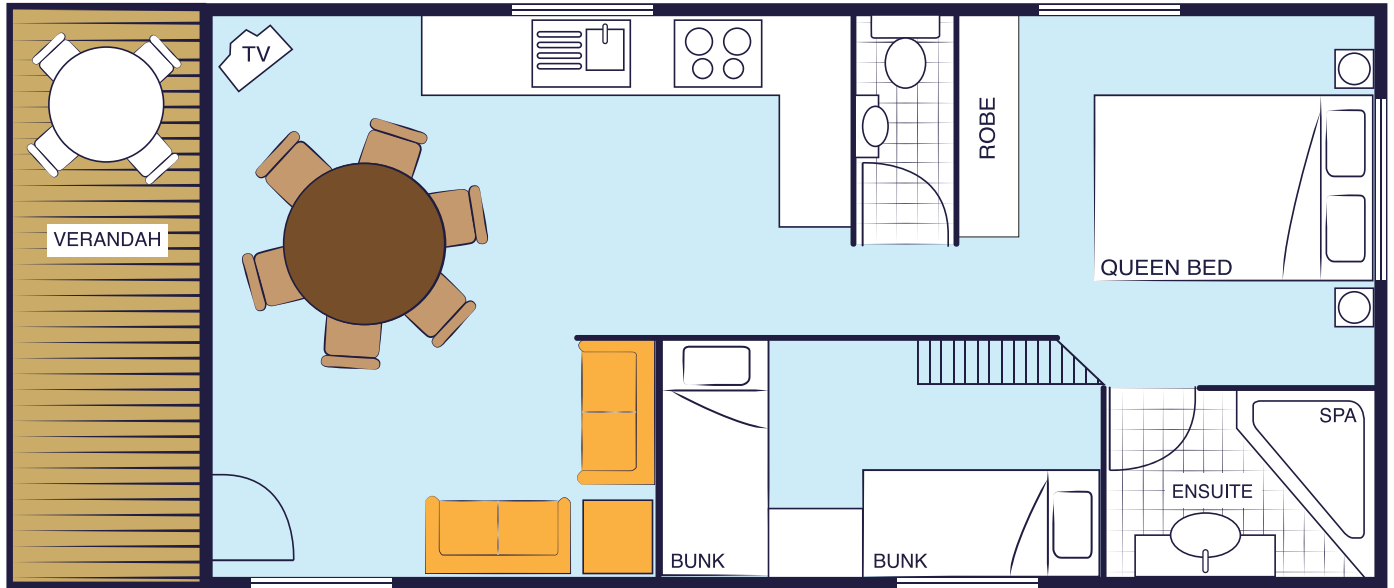

DELUXE WATERFRONT SPA

12.5M x 5.0M